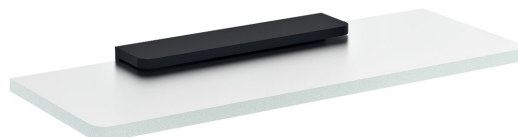

## Glass Shelf 200mm, black/frosted glass

**Order code:** MY009B-01

### Size

**Length:** 200 mm  
**Width:** 200 mm  
**Height:** 21 mm  
**Depth:** 100 mm

### Properties

**Colour:** Black  
**Material:** Glass, Alloy  
**Shape:** Square  
**Type:** Shelf  
**Installation:** Drilling  
**Weight / Piece:** 0.776 kg  
**Packaging:** 2 Piece

Technical sheet