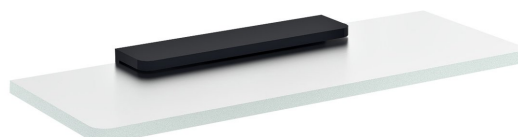

## Glass Shelf 200mm, black/frosted glass

**Order code:** MY009B-01

### Size

**Length:** 200 mm  
**Width:** 200 mm  
**Height:** 21 mm  
**Depth:** 100 mm

### Properties

**Colour:** Black  
**Material:** Glass, Alloy  
**Shape:** Square  
**Type:** Shelf  
**Installation:** Drilling  
**Weight / Piece:** 0.776 kg  
**Packaging:** 2 Piece

Technical sheet