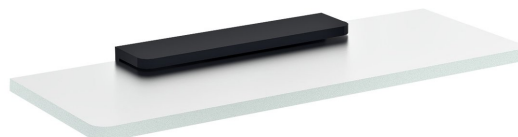

## Glass Shelf 200mm, black/frosted glass

**Order code:** MY009B-01

### Basic information

**Brand:** Sapho  
**Series:** PIRENEI

### Size

**Length:** 200 mm  
**Width:** 200 mm  
**Height:** 21 mm  
**Depth:** 100 mm

### Properties

**Colour:** Black  
**Material:** Glass, Alloy  
**Shape:** Square  
**Type:** Shelf  
**Installation:** Drilling  
**Weight / Piece:** 0.776 kg  
**Packaging:** 2 Piece

Technical sheet