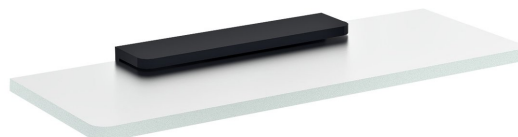

Glass Shelf 300mm, black/frosted glass

Order code: MY009B-02

Basic information

Brand: Sapho
Series: PIRENEI

Size

Length: 300 mm
Width: 300 mm
Height: 21 mm
Depth: 100 mm

Properties

Colour: Black
Material: Glass, Alloy
Shape: Square
Type: Shelf
Installation: Drilling
Weight / Piece: 0.966 kg
Packaging: 2 Piece