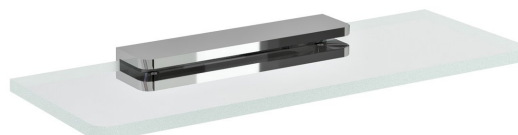

## Glass Shelf 200mm, chrome/clear glass

**Order code:** MY009-11

### Size

**Length:** 200 mm  
**Width:** 200 mm  
**Height:** 21 mm  
**Depth:** 100 mm

### Properties

**Colour:** Chrome  
**Material:** Glass, Alloy  
**Shape:** Square  
**Type:** Shelf  
**Installation:** Drilling  
**Weight / Piece:** 0.776 kg  
**Packaging:** 2 Piece

Technical sheet