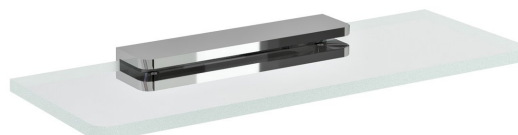

Glass Shelf 200mm, chrome/clear glass

Order code: MY009-11

Basic information

Brand: Sapho
Series: PIRENEI

Size

Length: 200 mm
Width: 200 mm
Height: 21 mm
Depth: 100 mm

Properties

Colour: Chrome
Material: Glass, Alloy
Shape: Square
Type: Shelf
Installation: Drilling
Weight / Piece: 0.776 kg
Packaging: 2 Piece