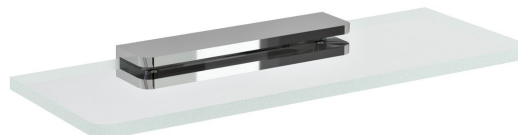

Glass Shelf 300mm, chrome/clear glass

Order code: MY009-12

Basic information

Brand: Sapho
Series: PIRENEI

Size

Length: 300 mm
Width: 300 mm
Height: 21 mm
Depth: 100 mm

Properties

Colour: Chrome
Material: Glass, Alloy
Shape: Square
Type: Shelf
Installation: Drilling
Weight / Piece: 1.036 kg
Packaging: 2 Piece