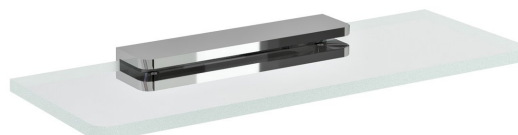

Glass Shelf 300mm, chrome/clear glass

Order code: MY009-12

Basic information

Brand: Sapho
Series: PIRENEI

Size

Length: 300 mm
Width: 300 mm
Height: 21 mm
Depth: 100 mm

Properties

Colour: Chrome
Material: Glass, Alloy
Shape: Square
Type: Shelf
Installation: Drilling
Weight / Piece: 1.036 kg
Packaging: 2 Piece