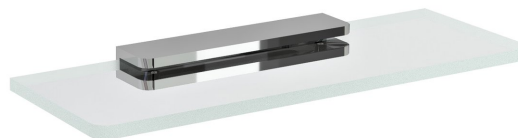

Glass Shelf 300mm, chrome/clear glass

Order code: MY009-12

Size

Length: 300 mm
Width: 300 mm
Height: 21 mm
Depth: 100 mm

Properties

Colour: Chrome
Material: Glass, Alloy

Technical sheet