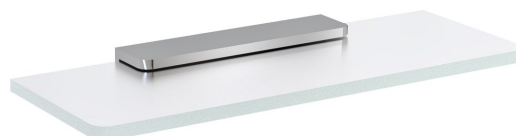

Glass Shelf 200mm, chrome/frosted glass

Order code: MY009-01

Basic information

Brand: Sapho
Series: PIRENEI

Size

Length: 200 mm
Width: 200 mm
Height: 21 mm
Depth: 100 mm

Properties

Colour: Chrome
Material: Glass, Alloy
Shape: Square
Type: Shelf
Installation: Drilling
Weight / Piece: 0.776 kg
Packaging: 2 Piece