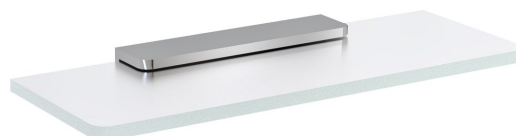

## Glass Shelf 200mm, chrome/frosted glass

**Order code:** MY009-01

### Size

**Length:** 200 mm  
**Width:** 200 mm  
**Height:** 21 mm  
**Depth:** 100 mm

### Properties

**Colour:** Chrome  
**Material:** Glass, Alloy  
**Shape:** Square  
**Type:** Shelf  
**Installation:** Drilling  
**Weight / Piece:** 0.776 kg  
**Packaging:** 2 Piece

Technical sheet