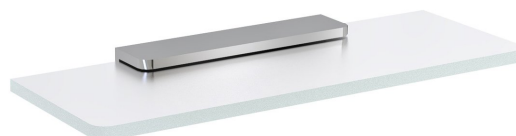

Glass Shelf 300mm, chrome/frosted glass

Order code: MY009-02

Basic information

Brand: Sapho
Series: PIRENEI

Size

Length: 300 mm
Width: 300 mm
Height: 21 mm
Depth: 100 mm

Properties

Colour: Chrome
Material: Glass, Alloy
Shape: Square
Type: Shelf
Installation: Drilling
Weight / Piece: 0.966 kg
Packaging: 2 Piece