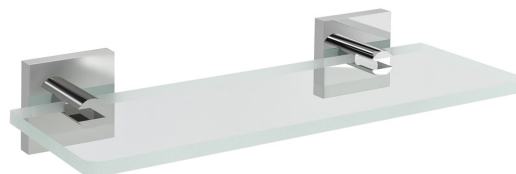

Order code: XQ009-12

Basic information

Brand: Sapho
Series: X-SQUARE

Size

Length: 200 mm
Width: 200 mm
Height: 55 mm
Depth: 120 mm

Properties

Colour: Chrome
Material: Brass, Glass
Shape: Square
Type: Shelf
Installation: Drilling
Weight / Piece: 0.715 kg
Packaging: 2 Piece