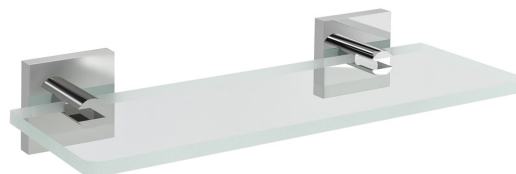

## X-SQUARE glass shelf 200mm, chrome/clear glass

**Order code:** XQ009-12

### Basic information

**Brand:** Sapho  
**Series:** X-SQUARE

### Size

**Length:** 200 mm  
**Width:** 200 mm  
**Height:** 55 mm  
**Depth:** 120 mm

### Properties

**Colour:** Chrome  
**Material:** Brass, Glass  
**Shape:** Square  
**Type:** Shelf  
**Installation:** Drilling  
**Weight / Piece:** 0.715 kg  
**Packaging:** 2 Piece

Technical sheet