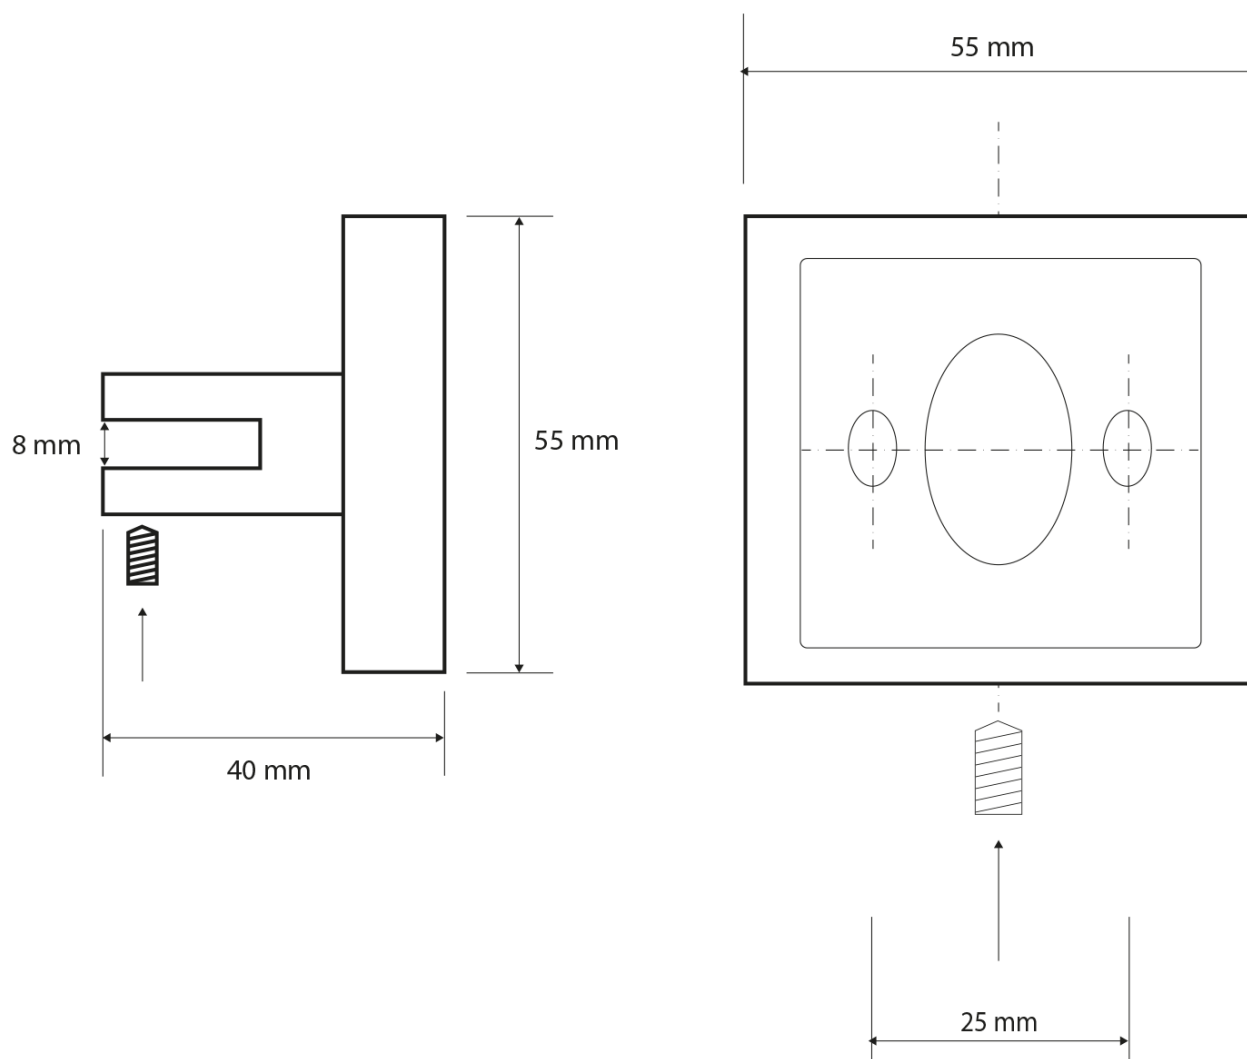

**X-SQUARE glass shelf corner, quarter-round  
200x200mm, chrome/clear glass**

**Order code:** XQ009-11

**Basic information**

**Brand:** Sapho  
**Series:** X-SQUARE

**Size**

**Length:** 220 mm  
**Width:** 220 mm  
**Height:** 55 mm  
**Depth:** 220 mm

**Properties**

**Colour:** Chrome  
**Material:** Brass, Glass  
**Shape:** Square  
**Type:** Shelf: corner  
**Installation:** Drilling  
**Weight / Piece:** 0.895 kg  
**Packaging:** 2 Piece

X-SQUARE glass shelf corner, quarter-round  
200x200mm, chrome/clear glass

Technical sheet

X-SQUARE glass shelf corner, quarter-round  
200x200mm, chrome/clear glass