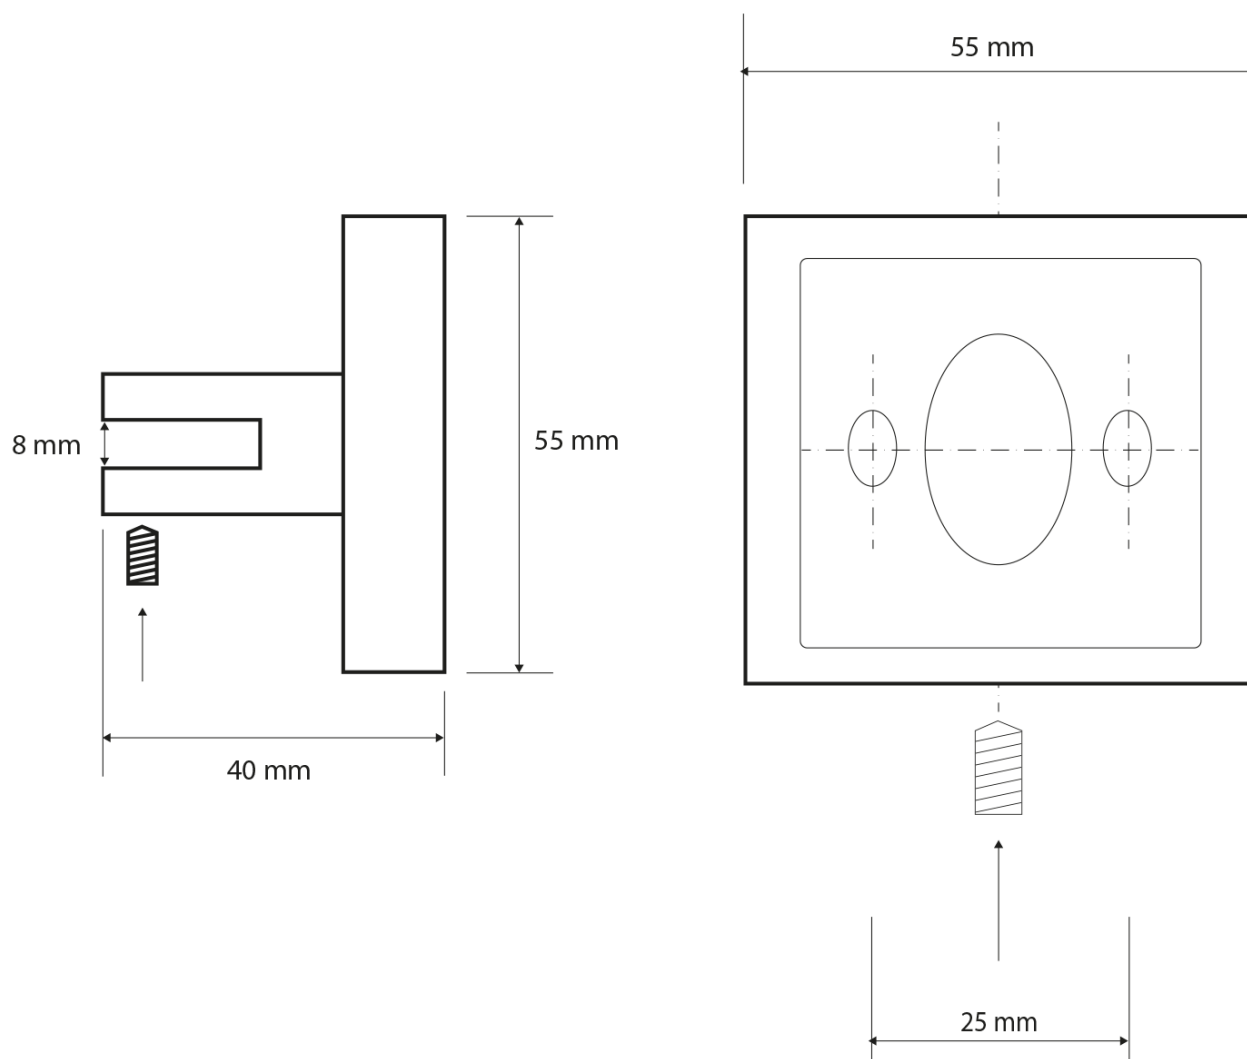

**X-SQUARE glass shelf corner, quarter-round
200x200mm, chrome/clear glass**

Order code: XQ009-11

Basic information

Brand: Sapho
Series: X-SQUARE

Size

Length: 220 mm
Width: 220 mm
Height: 55 mm
Depth: 220 mm

Properties

Colour: Chrome
Material: Brass, Glass
Shape: Square
Type: Shelf: corner
Installation: Drilling
Weight / Piece: 0.895 kg
Packaging: 2 Piece

X-SQUARE glass shelf corner, quarter-round
200x200mm, chrome/clear glass

Technical sheet

X-SQUARE glass shelf corner, quarter-round
200x200mm, chrome/clear glass