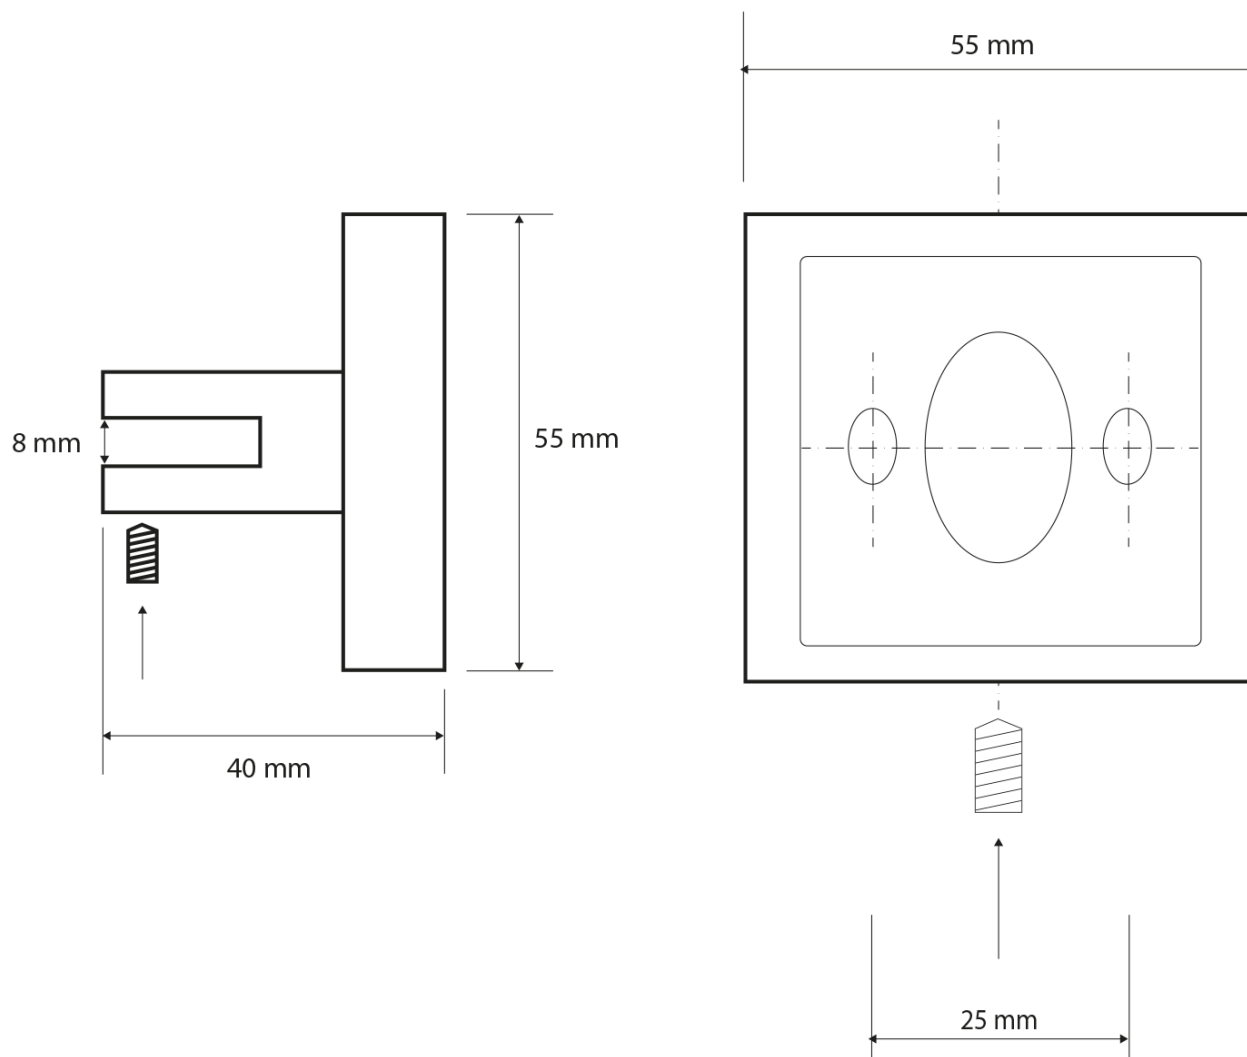

**X-SQUARE glass shelf corner, quarter-round
200x200mm, chrome/clear glass**

Order code: XQ009-11

Basic information

Brand: Sapho
Series: X-SQUARE

Size

Length: 220 mm
Width: 220 mm
Height: 55 mm
Depth: 220 mm

Properties

Colour: Chrome
Material: Brass, Glass
Shape: Square
Type: Shelf: corner
Installation: Drilling
Weight / Piece: 0.895 kg
Packaging: 2 Piece

X-SQUARE glass shelf corner, quarter-round
200x200mm, chrome/clear glass

Technical sheet

X-SQUARE glass shelf corner, quarter-round
200x200mm, chrome/clear glass