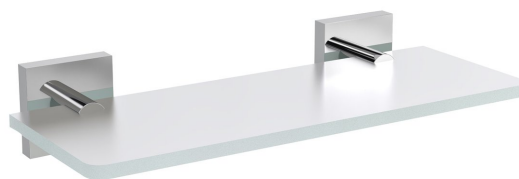

X-SQUARE glass shelf 200mm, chrome/frosted glass

Order code: XQ009-02

Size

Length: 200 mm
Width: 200 mm
Height: 55 mm
Depth: 120 mm

Properties

Colour: Chrome
Material: Brass, Glass

Technical sheet