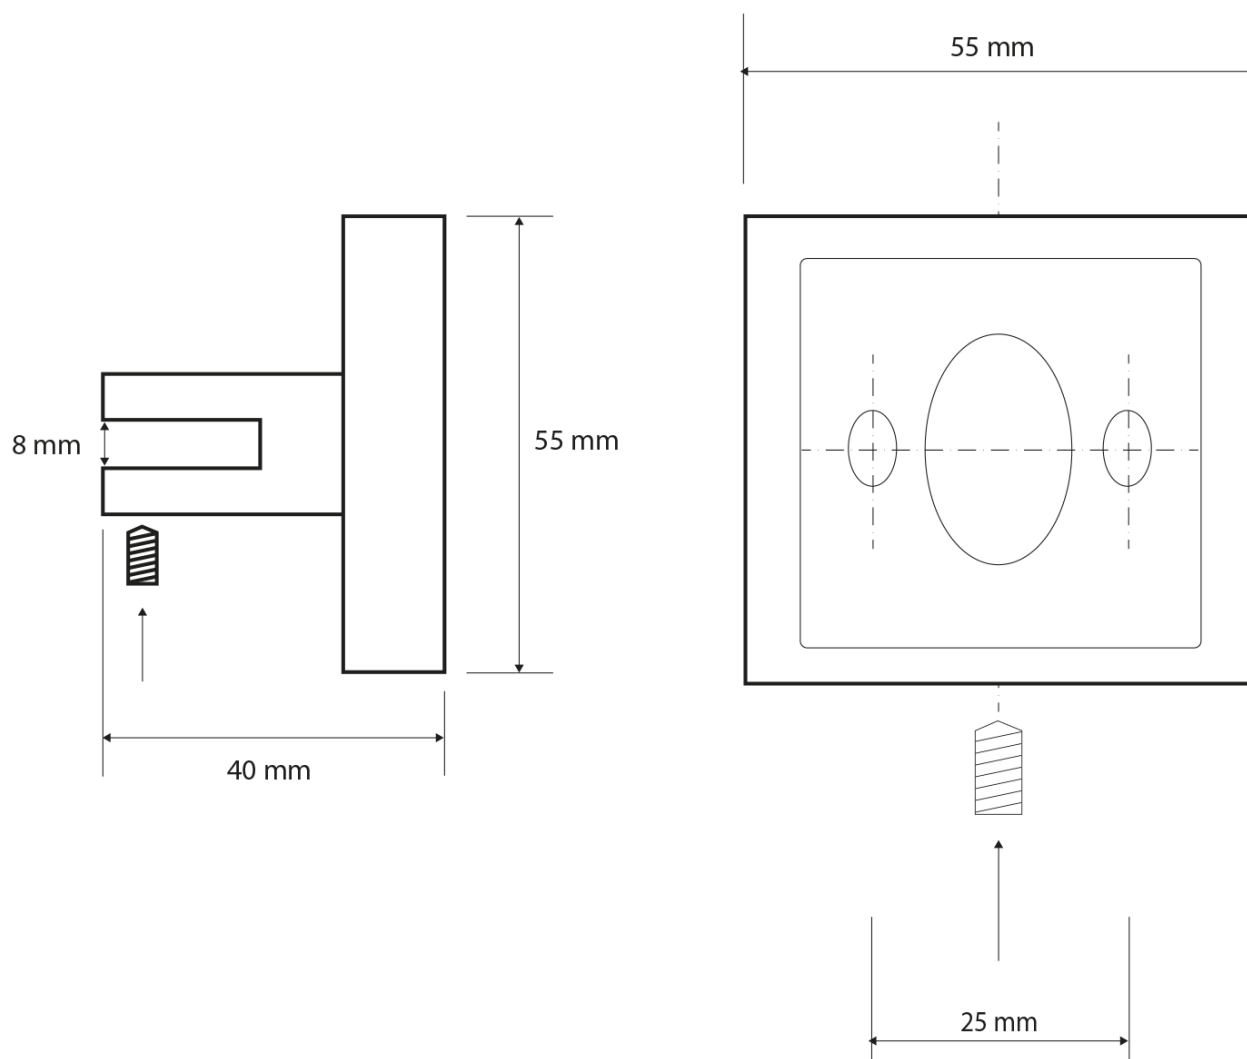

**X-SQUARE glass shelf corner, quarter-round  
200x200mm, chrome/frosted glass**

**Order code:** XQ009-01

**Basic information**

**Brand:** Sapho  
**Series:** X-SQUARE

**Size**

**Length:** 220 mm  
**Width:** 220 mm  
**Height:** 55 mm  
**Depth:** 220 mm

**Properties**

**Colour:** Chrome  
**Material:** Brass, Glass  
**Shape:** Square  
**Type:** Shelf: corner  
**Installation:** Drilling  
**Weight / Piece:** 0.895 kg  
**Packaging:** 2 Piece

X-SQUARE glass shelf corner, quarter-round  
200x200mm, chrome/frosted glass

Technical sheet

X-SQUARE glass shelf corner, quarter-round  
200x200mm, chrome/frosted glass