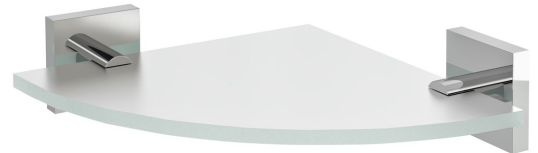

**X-SQUARE glass shelf corner, quarter-round
200x200mm, chrome/frosted glass**

Order code: XQ009-01

Basic information

Brand: Sapho
Series: X-SQUARE

Size

Length: 220 mm
Width: 220 mm
Height: 55 mm
Depth: 220 mm

Properties

Colour: Chrome
Material: Brass, Glass
Shape: Square
Type: Shelf: corner
Installation: Drilling
Weight / Piece: 0.895 kg
Packaging: 2 Piece

X-SQUARE glass shelf corner, quarter-round
200x200mm, chrome/frosted glass

Technical sheet

X-SQUARE glass shelf corner, quarter-round
200x200mm, chrome/frosted glass