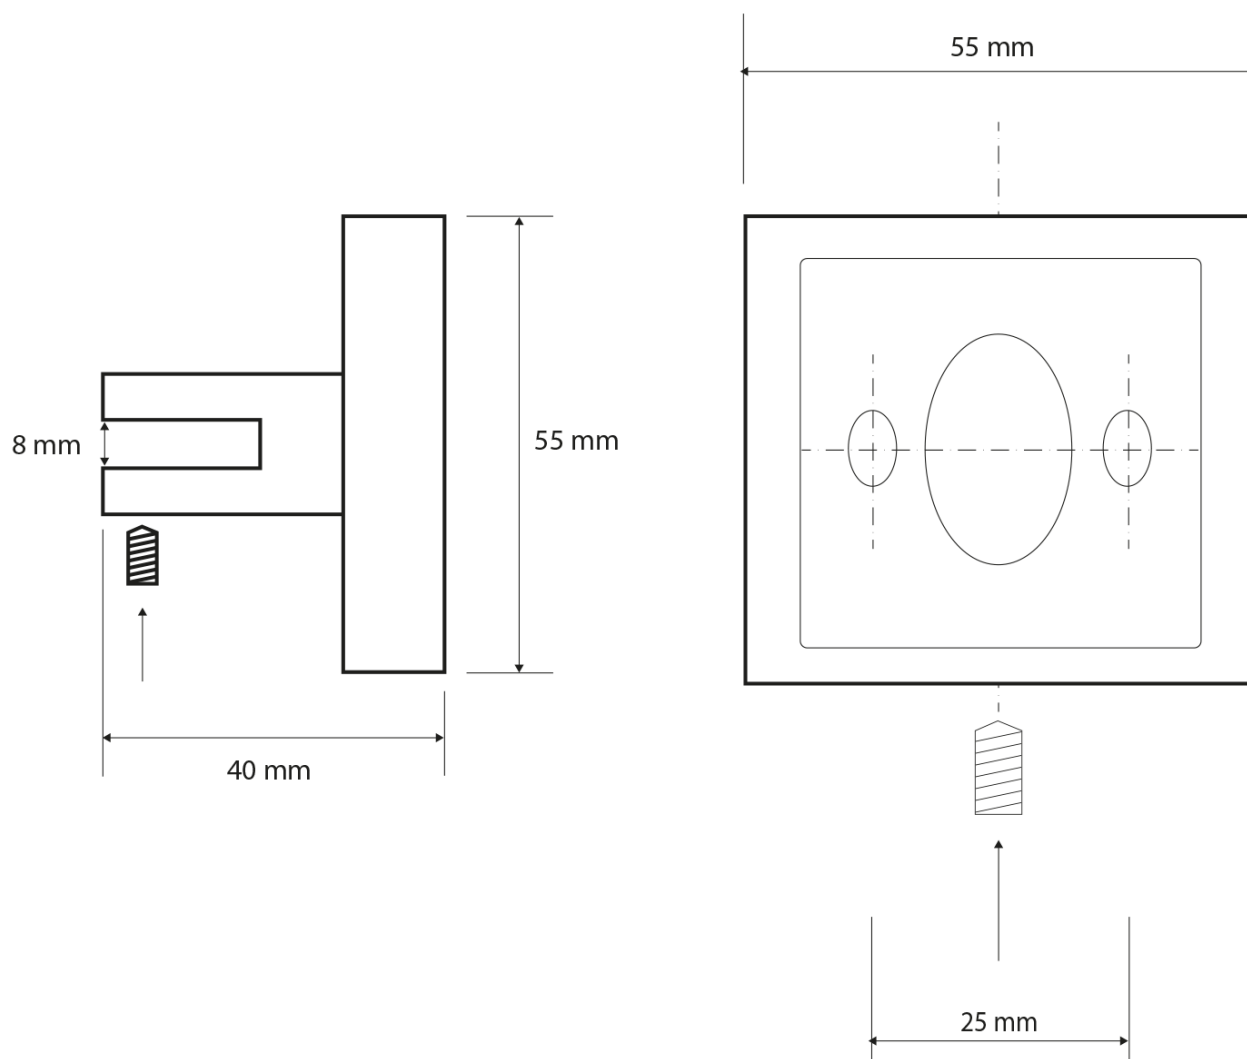

**X-SQUARE glass shelf corner, quarter-round
200x200mm, chrome/frosted glass**

Order code: XQ009-01

Basic information

Brand: Sapho
Series: X-SQUARE

Size

Length: 220 mm
Width: 220 mm
Height: 55 mm
Depth: 220 mm

Properties

Colour: Chrome
Material: Brass, Glass
Shape: Square
Type: Shelf: corner
Installation: Drilling
Weight / Piece: 0.895 kg
Packaging: 2 Piece

X-SQUARE glass shelf corner, quarter-round
200x200mm, chrome/frosted glass

Technical sheet

X-SQUARE glass shelf corner, quarter-round
200x200mm, chrome/frosted glass