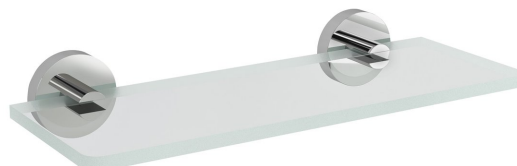

## X-ROUND glass shelf 300mm, chrome/clear glass

**Order code:** XR009-13

### Basic information

**Brand:** Sapho  
**Series:** X-ROUND

### Size

**Length:** 300 mm  
**Width:** 300 mm  
**Height:** 55 mm  
**Depth:** 120 mm

### Properties

**Colour:** Chrome  
**Material:** Brass, Glass  
**Shape:** Circular  
**Type:** Shelf  
**Installation:** Drilling  
**Weight / Piece:** 0.9 kg  
**Packaging:** 2 Piece

Technical sheet