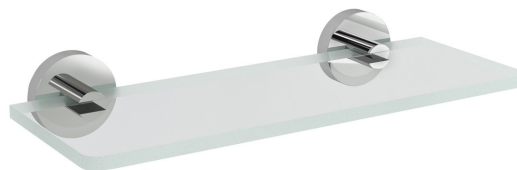

X-ROUND glass shelf 300mm, chrome/clear glass

Order code: XR009-13

Basic information

Brand: Sapho
Series: X-ROUND

Size

Length: 300 mm
Width: 300 mm
Height: 55 mm
Depth: 120 mm

Properties

Colour: Chrome
Material: Brass, Glass
Shape: Circular
Type: Shelf
Installation: Drilling
Weight / Piece: 0.9 kg
Packaging: 2 Piece