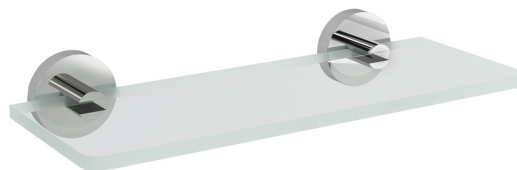

## X-ROUND glass shelf 300mm, chrome/clear glass

**Order code:** XR009-13

### Basic information

**Brand:** Sapho  
**Series:** X-ROUND

### Size

**Length:** 300 mm  
**Width:** 300 mm  
**Height:** 55 mm  
**Depth:** 120 mm

### Properties

**Colour:** Chrome  
**Material:** Brass, Glass  
**Shape:** Circular  
**Type:** Shelf  
**Installation:** Drilling  
**Weight / Piece:** 0.9 kg  
**Packaging:** 2 Piece

Technical sheet