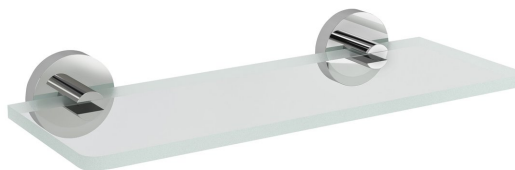

## X-ROUND glass shelf 300mm, chrome/clear glass

**Order code:** XR009-13

### Basic information

**Brand:** Sapho  
**Series:** X-ROUND

### Size

**Length:** 300 mm  
**Width:** 300 mm  
**Height:** 55 mm  
**Depth:** 120 mm

### Properties

**Colour:** Chrome  
**Material:** Brass, Glass  
**Shape:** Circular  
**Type:** Shelf  
**Installation:** Drilling  
**Weight / Piece:** 0.9 kg  
**Packaging:** 2 Piece

Technical sheet