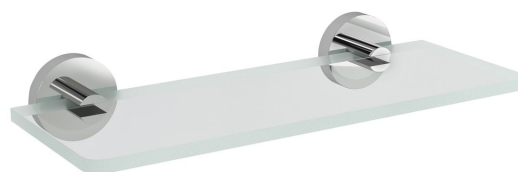

X-ROUND glass shelf 300mm, chrome/clear glass

Order code: XR009-13

Size

Length: 300 mm
 Width: 300 mm
 Height: 55 mm
 Depth: 120 mm

Properties

Colour: Chrome
 Material: Brass, Glass

Technical sheet