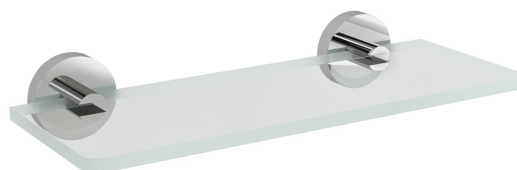

Order code: XR009-13

Size

Length: 300 mm
Width: 300 mm
Height: 55 mm
Depth: 120 mm

Properties

Colour: Chrome
Material: Brass, Glass

Technical sheet