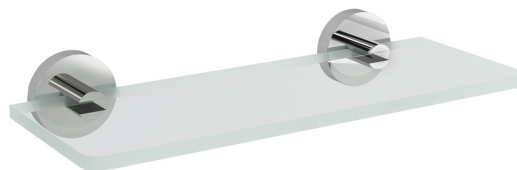

Order code: XR009-12

Basic information

Brand: Sapho
Series: X-ROUND

Size

Length: 200 mm
Width: 200 mm
Height: 55 mm
Depth: 120 mm

Properties

Colour: Chrome
Material: Brass, Glass
Shape: Circular
Type: Shelf
Installation: Drilling
Weight / Piece: 0.71 kg
Packaging: 2 Piece