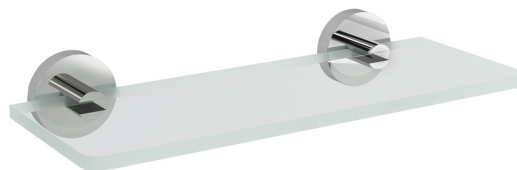

X-ROUND glass shelf 200mm, chrome/clear glass

Order code: XR009-12

Basic information

Brand: Sapho
Series: X-ROUND

Size

Length: 200 mm
Width: 200 mm
Height: 55 mm
Depth: 120 mm

Properties

Colour: Chrome
Material: Brass, Glass
Shape: Circular
Type: Shelf
Installation: Drilling
Weight / Piece: 0.71 kg
Packaging: 2 Piece