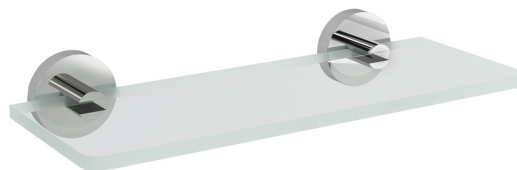

## X-ROUND glass shelf 200mm, chrome/clear glass

**Order code:** XR009-12

### Basic information

**Brand:** Sapho  
**Series:** X-ROUND

### Size

**Length:** 200 mm  
**Width:** 200 mm  
**Height:** 55 mm  
**Depth:** 120 mm

### Properties

**Colour:** Chrome  
**Material:** Brass, Glass  
**Shape:** Circular  
**Type:** Shelf  
**Installation:** Drilling  
**Weight / Piece:** 0.71 kg  
**Packaging:** 2 Piece

Technical sheet