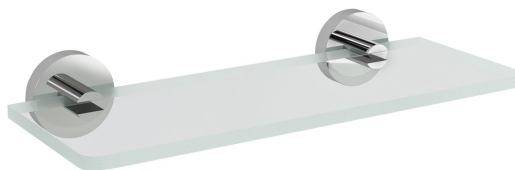

Order code: XR009-12

Basic information

Brand: Sapho
Series: X-ROUND

Size

Length: 200 mm
Width: 200 mm
Height: 55 mm
Depth: 120 mm

Properties

Colour: Chrome
Material: Brass, Glass
Shape: Circular
Type: Shelf
Installation: Drilling
Weight / Piece: 0.71 kg
Packaging: 2 Piece