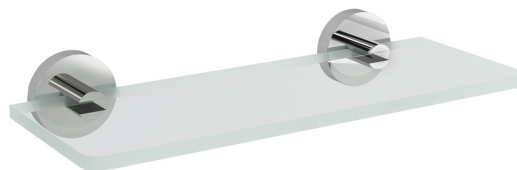

Order code: XR009-12

**Basic information**

Brand: Sapho  
Series: X-ROUND

**Size**

Length: 200 mm  
Width: 200 mm  
Height: 55 mm  
Depth: 120 mm

**Properties**

Colour: Chrome  
Material: Brass, Glass  
Shape: Circular  
Type: Shelf  
Installation: Drilling  
Weight / Piece: 0.71 kg  
Packaging: 2 Piece