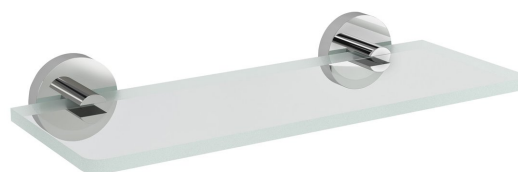

## X-ROUND glass shelf 200mm, chrome/clear glass

**Order code:** XR009-12

### Size

Length: 200 mm  
 Width: 200 mm  
 Height: 55 mm  
 Depth: 120 mm

### Properties

Colour: Chrome  
 Material: Brass, Glass