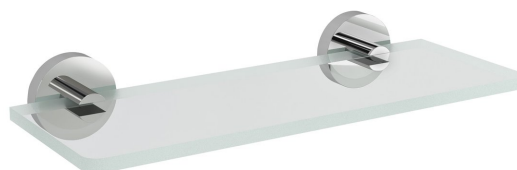

Order code: XR009-12

Size

Length: 200 mm
Width: 200 mm
Height: 55 mm
Depth: 120 mm

Properties

Colour: Chrome
Material: Brass, Glass

Technical sheet