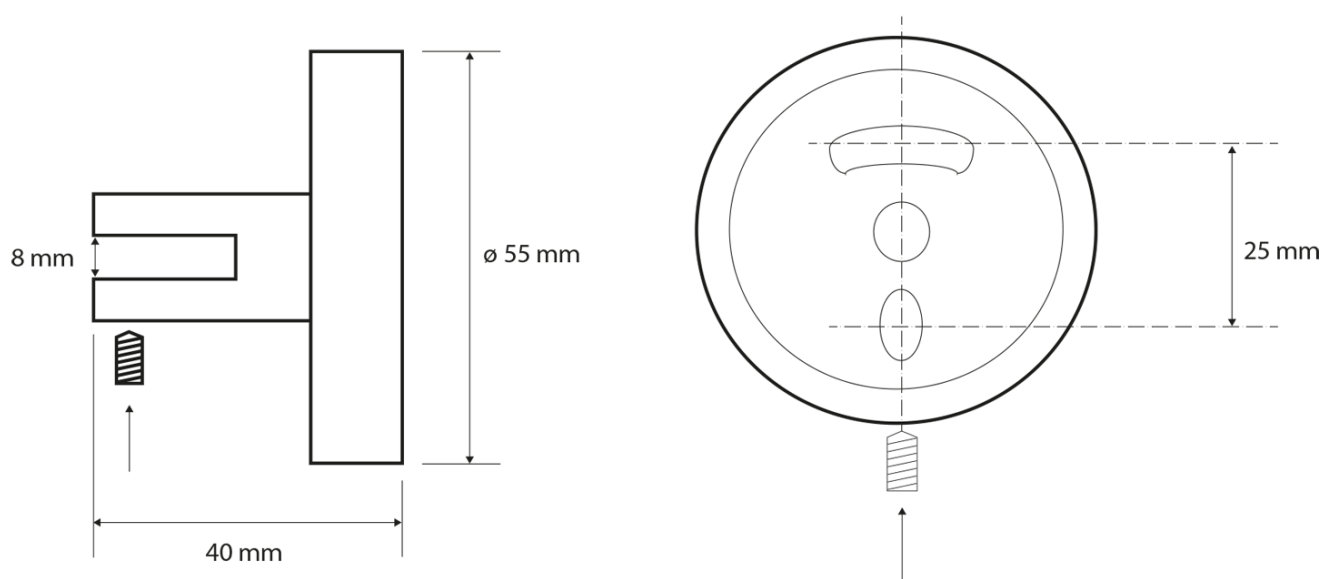

**X-ROUND glass shelf corner, quarter-round  
200x200mm, chrome/clear glass**

**Order code:** XR009-11

**Basic information**

**Brand:** Sapho  
**Series:** X-ROUND

**Size**

**Length:** 220 mm  
**Width:** 220 mm  
**Height:** 55 mm  
**Depth:** 220 mm

**Properties**

**Colour:** Chrome  
**Material:** Brass, Glass  
**Shape:** Circular  
**Type:** Shelf: corner  
**Installation:** Drilling  
**Weight / Piece:** 0.89 kg  
**Packaging:** 2 Piece

X-ROUND glass shelf corner, quarter-round  
200x200mm, chrome/clear glass

Technical sheet

X-ROUND glass shelf corner, quarter-round  
200x200mm, chrome/clear glass