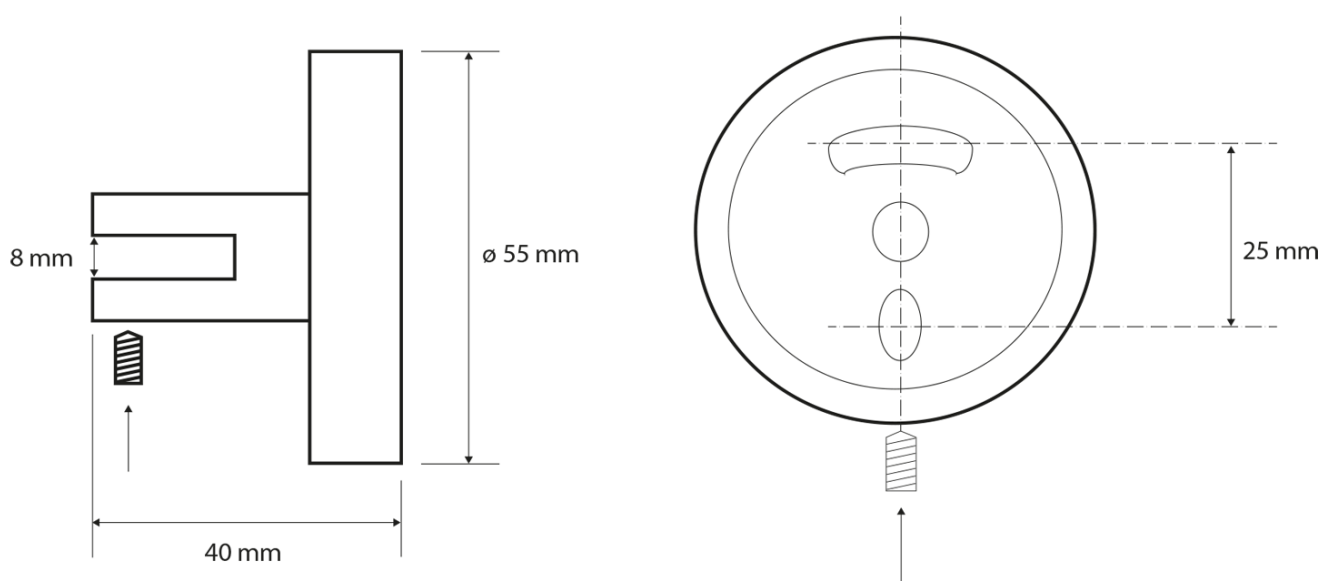

**X-ROUND glass shelf corner, quarter-round
200x200mm, chrome/clear glass**

Order code: XR009-11

Basic information

Brand: Sapho
Series: X-ROUND

Size

Length: 220 mm
Width: 220 mm
Height: 55 mm
Depth: 220 mm

Properties

Colour: Chrome
Material: Brass, Glass
Shape: Circular
Type: Shelf: corner
Installation: Drilling
Weight / Piece: 0.89 kg
Packaging: 2 Piece

X-ROUND glass shelf corner, quarter-round
200x200mm, chrome/clear glass

Technical sheet

X-ROUND glass shelf corner, quarter-round
200x200mm, chrome/clear glass