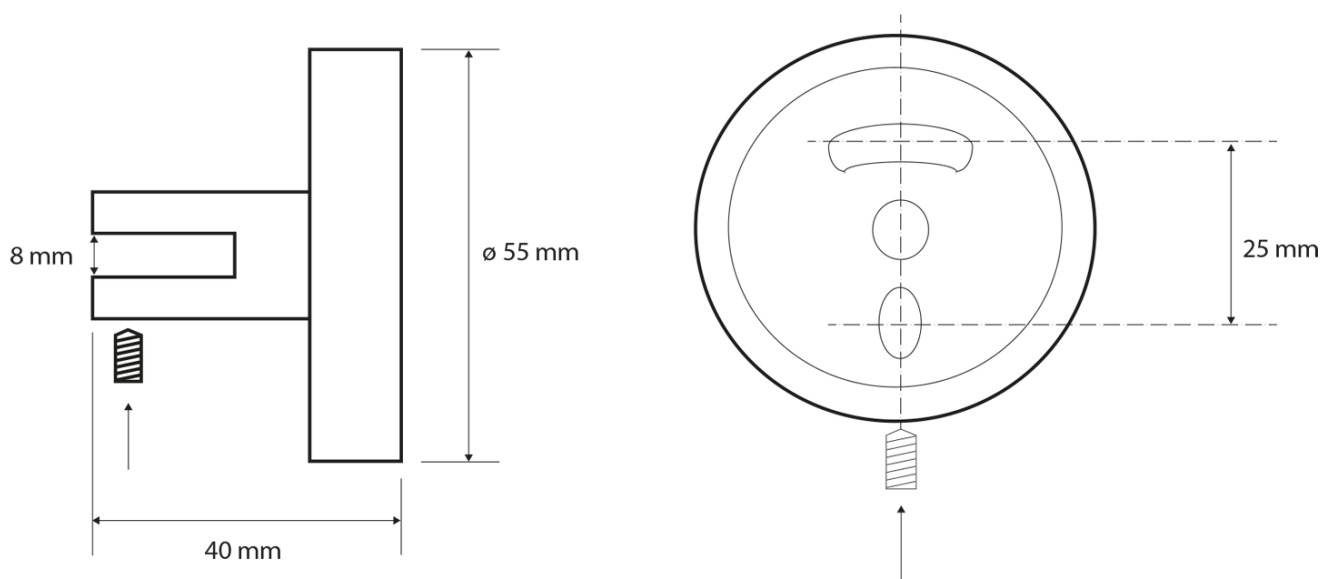

**X-ROUND glass shelf corner, quarter-round  
200x200mm, chrome/clear glass**

**Order code:** XR009-11

**Basic information**

**Brand:** Sapho  
**Series:** X-ROUND

**Size**

**Length:** 220 mm  
**Width:** 220 mm  
**Height:** 55 mm  
**Depth:** 220 mm

**Properties**

**Colour:** Chrome  
**Material:** Brass, Glass  
**Shape:** Circular  
**Type:** Shelf: corner  
**Installation:** Drilling  
**Weight / Piece:** 0.89 kg  
**Packaging:** 2 Piece

X-ROUND glass shelf corner, quarter-round  
200x200mm, chrome/clear glass

Technical sheet

X-ROUND glass shelf corner, quarter-round  
200x200mm, chrome/clear glass