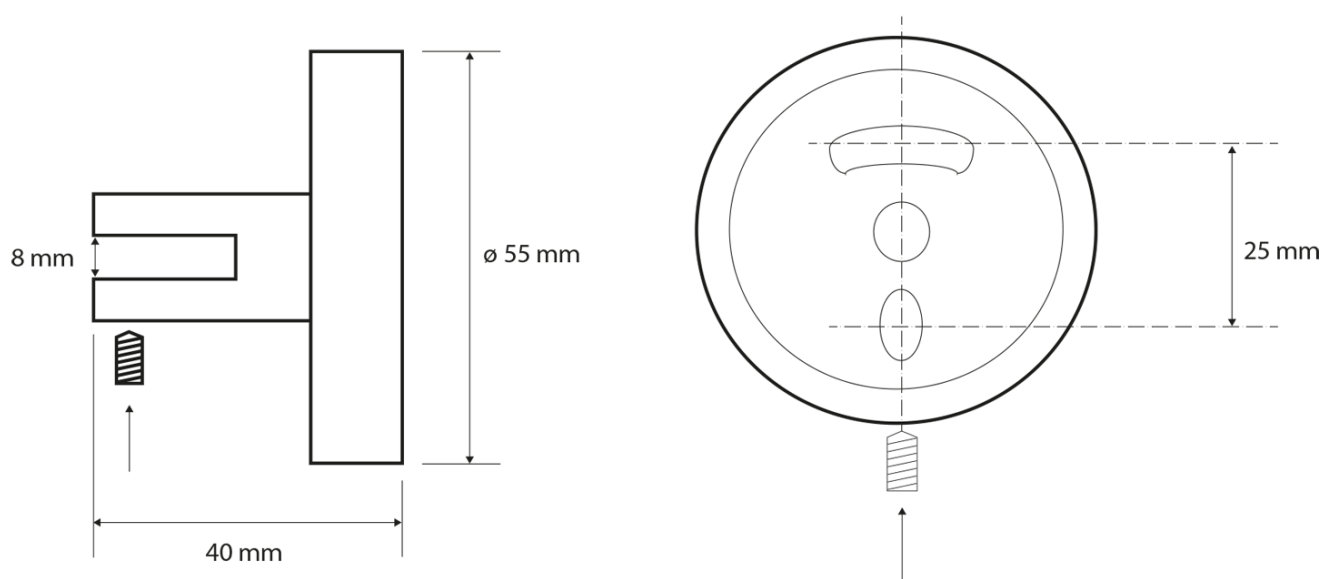

**X-ROUND glass shelf corner, quarter-round
200x200mm, chrome/clear glass**

Order code: XR009-11

Basic information

Brand: Sapho
Series: X-ROUND

Size

Length: 220 mm
Width: 220 mm
Height: 55 mm
Depth: 220 mm

Properties

Colour: Chrome
Material: Brass, Glass
Shape: Circular
Type: Shelf: corner
Installation: Drilling
Weight / Piece: 0.89 kg
Packaging: 2 Piece

X-ROUND glass shelf corner, quarter-round
200x200mm, chrome/clear glass

Technical sheet

X-ROUND glass shelf corner, quarter-round
200x200mm, chrome/clear glass