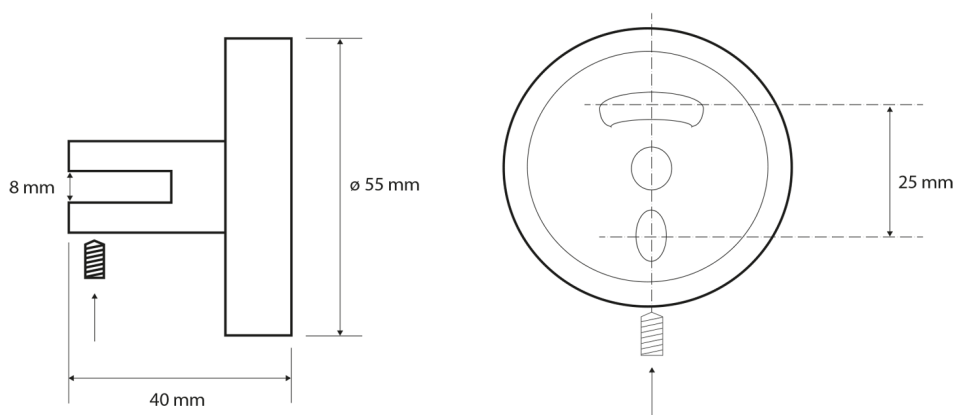

X-ROUND glass shelf corner, quarter-round 200x200mm, chrome/clear glass

Order code: XR009-11

Size

Length: 220 mm
Width: 220 mm
Height: 55 mm
Depth: 220 mm

Properties

Colour: Chrome
Material: Brass, Glass

Technical sheet

X-ROUND glass shelf corner, quarter-round
200x200mm, chrome/clear glass