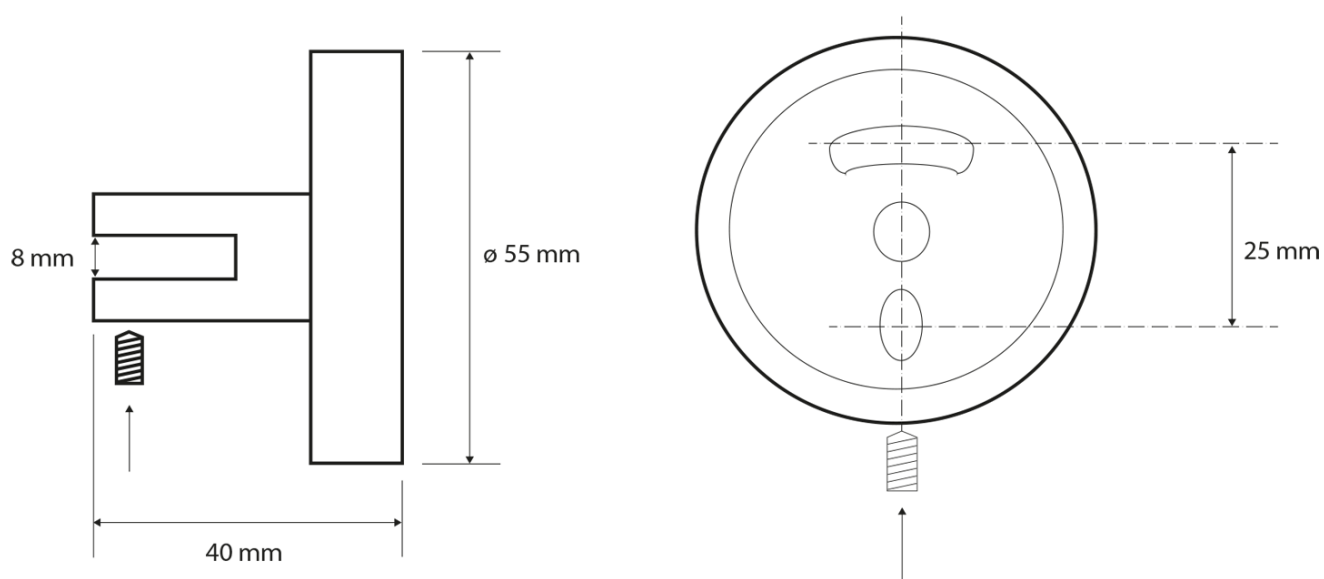

**X-ROUND glass shelf corner, quarter-round
200x200mm, chrome/frosted glass**

Order code: XR009-01

Basic information

Brand: Sapho
Series: X-ROUND

Size

Length: 220 mm
Width: 220 mm
Height: 55 mm
Depth: 220 mm

Properties

Colour: Chrome
Material: Brass, Glass
Shape: Circular
Type: Shelf: corner
Installation: Drilling
Weight / Piece: 0.89 kg
Packaging: 2 Piece

X-ROUND glass shelf corner, quarter-round
200x200mm, chrome/frosted glass

Technical sheet

X-ROUND glass shelf corner, quarter-round
200x200mm, chrome/frosted glass