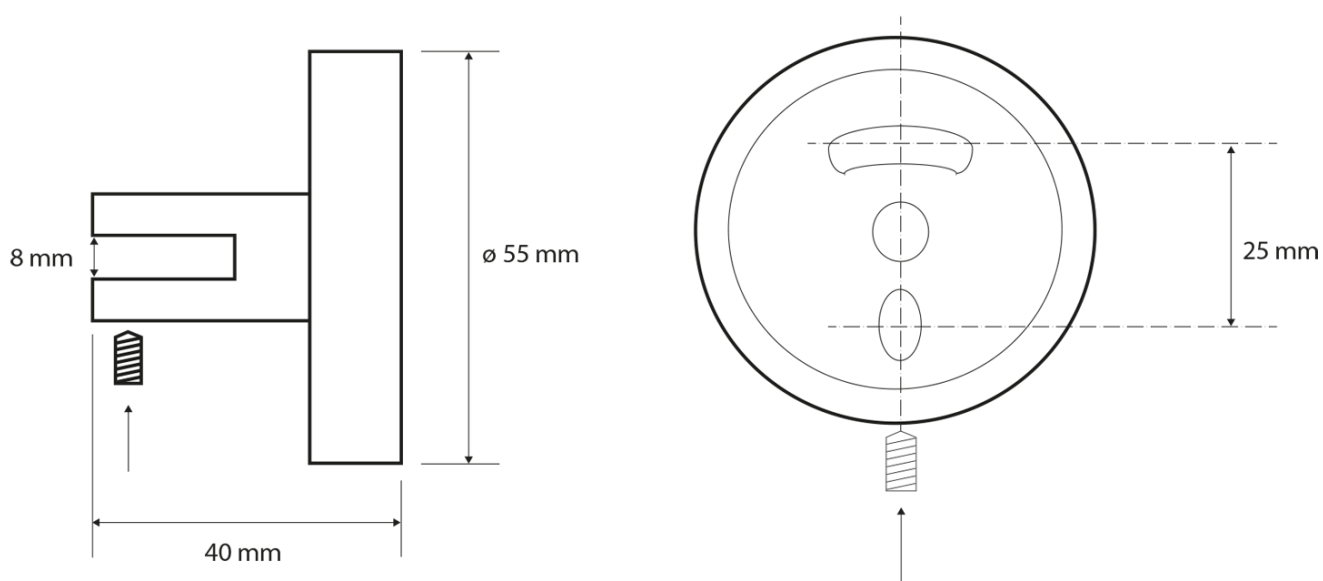

**X-ROUND glass shelf corner, quarter-round
200x200mm, chrome/frosted glass**

Order code: XR009-01

Basic information

Brand: Sapho
Series: X-ROUND

Size

Length: 220 mm
Width: 220 mm
Height: 55 mm
Depth: 220 mm

Properties

Colour: Chrome
Material: Brass, Glass
Shape: Circular
Type: Shelf: corner
Installation: Drilling
Weight / Piece: 0.89 kg
Packaging: 2 Piece

X-ROUND glass shelf corner, quarter-round
200x200mm, chrome/frosted glass

Technical sheet

X-ROUND glass shelf corner, quarter-round
200x200mm, chrome/frosted glass