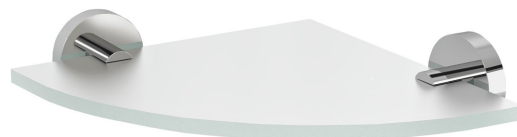

## X-ROUND glass shelf corner, quarter-round 200x200mm, chrome/frosted glass

**Order code:** XR009-01

### Size

Length: 220 mm  
 Width: 220 mm  
 Height: 55 mm  
 Depth: 220 mm

### Properties

Colour: Chrome  
 Material: Brass, Glass