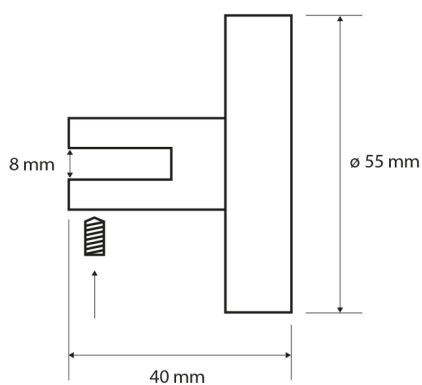

X-ROUND glass shelf corner, quarter-round 200x200mm, chrome/frosted glass

Order code: XR009-01

Size

Length: 220 mm

Width: 220 mm

Height: 55 mm

Depth: 220 mm

Properties

Colour: Chrome

Material: Brass, Glass

Technical sheet

X-ROUND glass shelf corner, quarter-round
200x200mm, chrome/frosted glass