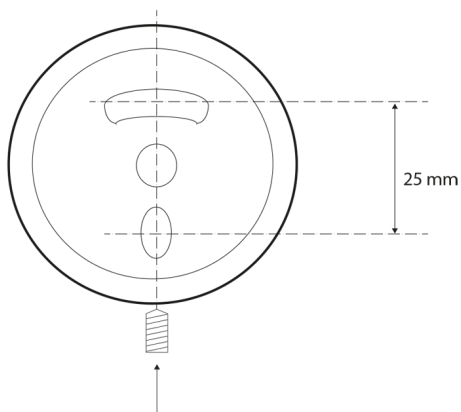

X-ROUND glass shelf corner, quarter-round 200x200mm, chrome/frosted glass

Order code: XR009-01

Size

Length: 220 mm

Width: 220 mm

Height: 55 mm

Depth: 220 mm

Properties

Colour: Chrome

Material: Brass, Glass

Technical sheet

X-ROUND glass shelf corner, quarter-round
200x200mm, chrome/frosted glass