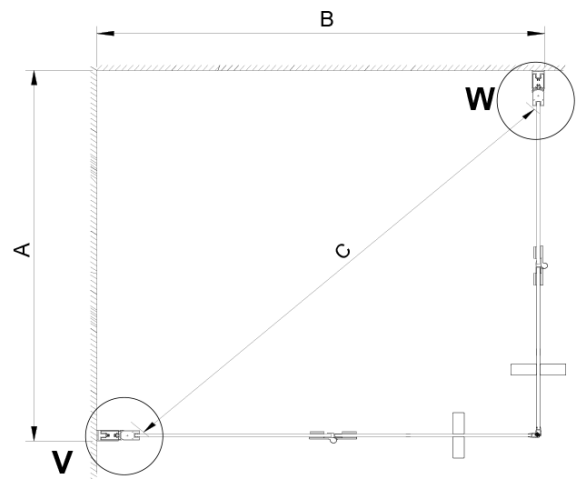

Technical sheet

GN4770/GN4780/GN4790

Model	A	B	C
GN4770+GN4780	680-700	780-800	895
GN4770+GN4790	680-700	880-900	950
GN4780+GN4790	780-800	880-900	1035