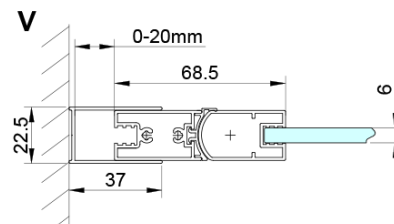

Technical sheet

GN4770/GN4780/GN4790

Model	A	B	C
GN4770+GN4780	680-700	780-800	895
GN4770+GN4790	680-700	880-900	950
GN4780+GN4790	780-800	880-900	1035