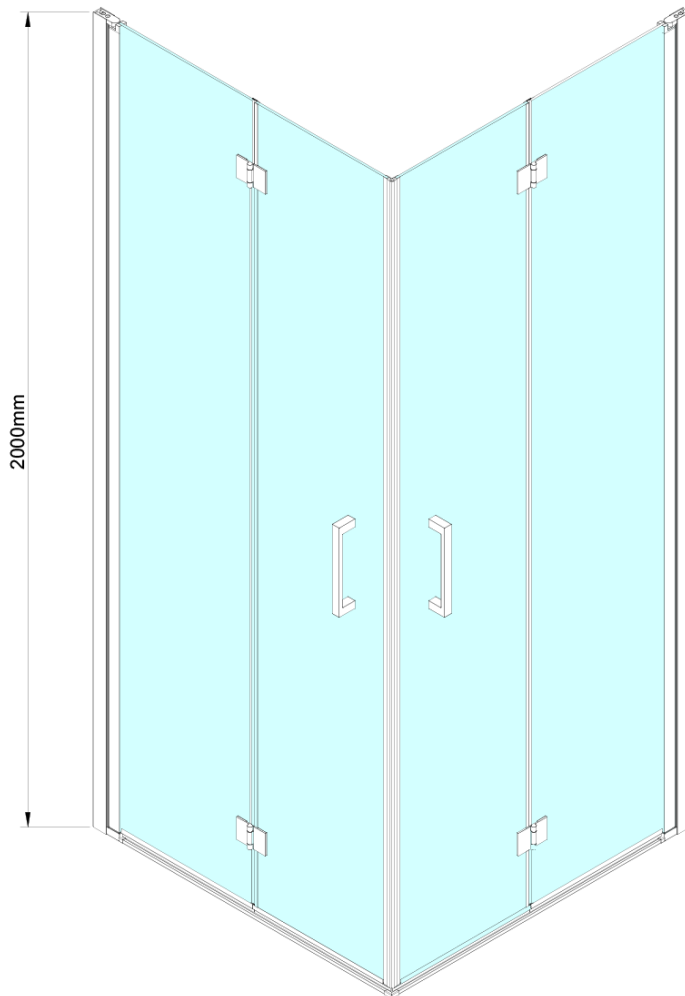

Technical sheet

GN4770/GN4780/GN4790

Model	A	B	C
GN4770+GN4780	680-700	780-800	895
GN4770+GN4790	680-700	880-900	950
GN4780+GN4790	780-800	880-900	1035