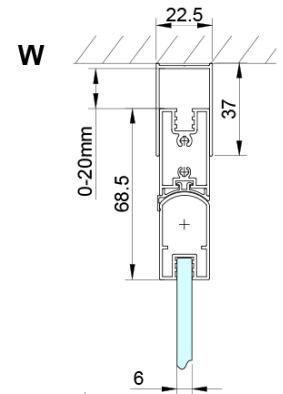

Technical sheet

GN4770/GN4780/GN4790

Model	A	B	C
GN4770+GN4780	680-700	780-800	895
GN4770+GN4790	680-700	880-900	950
GN4780+GN4790	780-800	880-900	1035