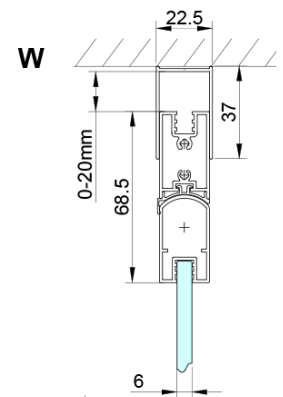

### Size

**Width:** 900 mm

**Height:** 2000 mm

**Depth:** 800 mm

### Properties

**Profile colour:** Chrome - polished aluminum

**Shape:** Rectangular with corner entry

**Type of opening:** Folding door

**Opening width:** 1035 mm

**Glass colour:** TRANSPARENT glass

**Glass finish:** Coated glass

**Glass thickness:** 6 mm

**Properties:** Frameless design

**Weight / Piece:** 56.0 kg

**Packaging:** 2 Piece

**Warranty:** 2 years

Technical sheet

GN4770/GN4780/GN4790

Model	A	B	C
GN4770+GN4780	680-700	780-800	895
GN4770+GN4790	680-700	880-900	950
GN4780+GN4790	780-800	880-900	1035