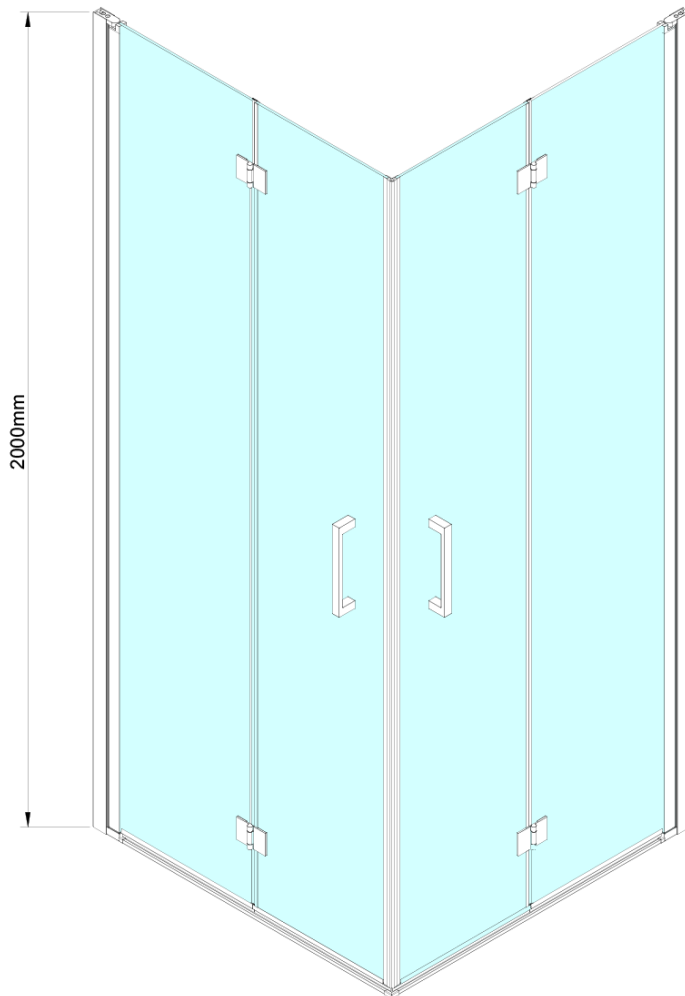

## LORO Rectangular screen 900x800mm corner entry

**Order code:** GN4790-03

### Size

**Width:** 900 mm

**Height:** 2000 mm

**Depth:** 800 mm

### Properties

**Profile colour:** Chrome - polished aluminum

**Shape:** Rectangular with corner entry

**Type of opening:** Folding door

**Opening width:** 1035 mm

**Glass colour:** TRANSPARENT glass

**Glass finish:** Coated glass

**Glass thickness:** 6 mm

**Properties:** Frameless design

**Weight / Piece:** 56.0 kg

**Packaging:** 2 Piece

**Warranty:** 2 years

Technical sheet

GN4770/GN4780/GN4790

Model	A	B	C
GN4770+GN4780	680-700	780-800	895
GN4770+GN4790	680-700	880-900	950
GN4780+GN4790	780-800	880-900	1035