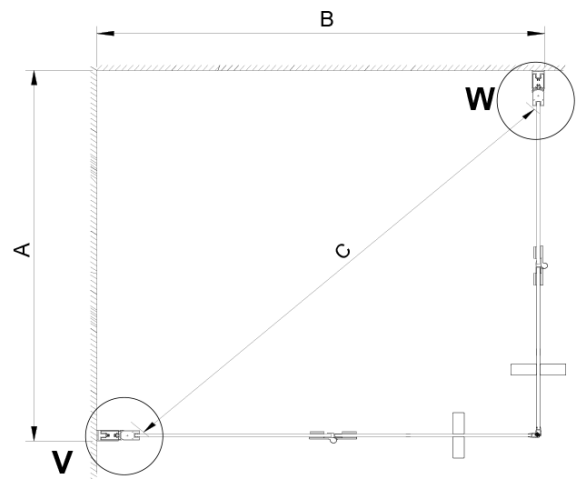

### Size

**Width:** 900 mm

**Height:** 2000 mm

**Depth:** 800 mm

### Properties

**Profile colour:** Chrome - polished aluminum

**Shape:** Rectangular with corner entry

**Type of opening:** Folding door

**Opening width:** 1035 mm

**Glass colour:** TRANSPARENT glass

**Glass finish:** Coated glass

**Glass thickness:** 6 mm

**Properties:** Frameless design

**Weight / Piece:** 56.0 kg

**Packaging:** 2 Piece

**Warranty:** 2 years

Technical sheet

GN4770/GN4780/GN4790

Model	A	B	C
GN4770+GN4780	680-700	780-800	895
GN4770+GN4790	680-700	880-900	950
GN4780+GN4790	780-800	880-900	1035