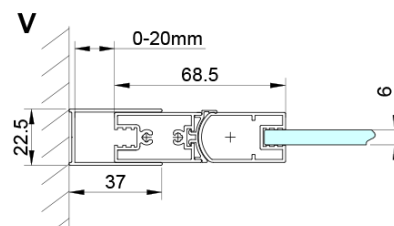

### Size

**Width:** 900 mm

**Height:** 2000 mm

**Depth:** 800 mm

### Properties

**Profile colour:** Chrome - polished aluminum

**Shape:** Rectangular with corner entry

**Type of opening:** Folding door

**Opening width:** 1035 mm

**Glass colour:** TRANSPARENT glass

**Glass finish:** Coated glass

**Glass thickness:** 6 mm

**Properties:** Frameless design

**Weight / Piece:** 56.0 kg

**Packaging:** 2 Piece

**Warranty:** 2 years

Technical sheet

GN4770/GN4780/GN4790

Model	A	B	C
GN4770+GN4780	680-700	780-800	895
GN4770+GN4790	680-700	880-900	950
GN4780+GN4790	780-800	880-900	1035