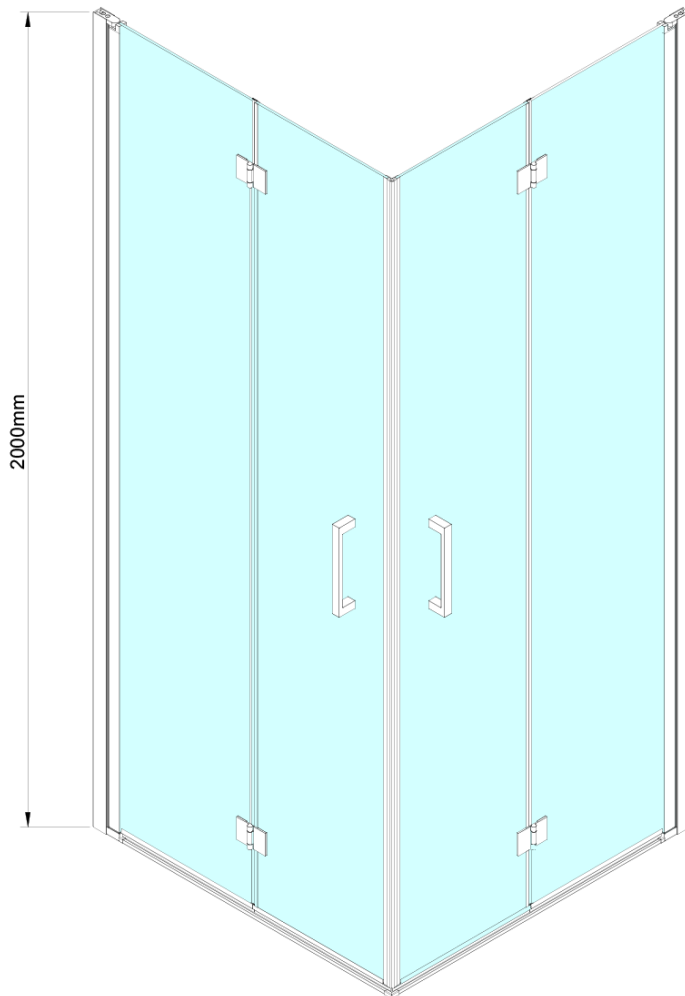

LORO Rectangular screen 900x700mm, corner entry

Order code: GN4790-02

Basic information

Brand: Gelco

Series: LORO

Size

Width: 900 mm

Height: 2000 mm

Depth: 700 mm

Properties

Profile colour: Chrome - polished aluminum

Shape: Rectangular with corner entry

Type of opening: Folding door

Opening width: 950 mm

Glass colour: TRANSPARENT glass

Glass finish: Coated glass

Glass thickness: 6 mm

Properties: Frameless design

Weight / Piece: 56.0 kg

Packaging: 2 Piece

Warranty: 2 years

Technical sheet

GN4770/GN4780/GN4790

Model	A	B	C
GN4770+GN4780	680-700	780-800	895
GN4770+GN4790	680-700	880-900	950
GN4780+GN4790	780-800	880-900	1035