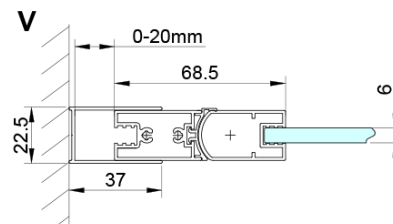

LORO Rectangular screen 900x700mm, corner entry

Order code: GN4790-02

Basic information

Brand: Gelco

Series: LORO

Size

Width: 900 mm

Height: 2000 mm

Depth: 700 mm

Properties

Profile colour: Chrome - polished aluminum

Shape: Rectangular with corner entry

Type of opening: Folding door

Opening width: 950 mm

Glass colour: TRANSPARENT glass

Glass finish: Coated glass

Glass thickness: 6 mm

Properties: Frameless design

Weight / Piece: 56.0 kg

Packaging: 2 Piece

Warranty: 2 years

Technical sheet

GN4770/GN4780/GN4790

Model	A	B	C
GN4770+GN4780	680-700	780-800	895
GN4770+GN4790	680-700	880-900	950
GN4780+GN4790	780-800	880-900	1035