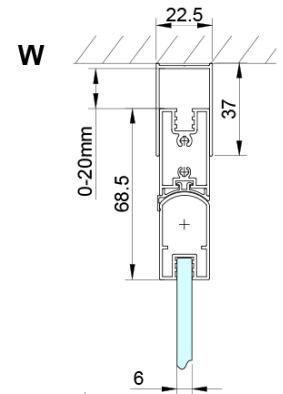

LORO Rectangular screen 900x700mm, corner entry

Order code: GN4790-02

Basic information

Brand: Gelco

Series: LORO

Size

Width: 900 mm

Height: 2000 mm

Depth: 700 mm

Properties

Profile colour: Chrome - polished aluminum

Shape: Rectangular with corner entry

Type of opening: Folding door

Opening width: 950 mm

Glass colour: TRANSPARENT glass

Glass finish: Coated glass

Glass thickness: 6 mm

Properties: Frameless design

Weight / Piece: 56.0 kg

Packaging: 2 Piece

Warranty: 2 years

Technical sheet

GN4770/GN4780/GN4790

Model	A	B	C
GN4770+GN4780	680-700	780-800	895
GN4770+GN4790	680-700	880-900	950
GN4780+GN4790	780-800	880-900	1035