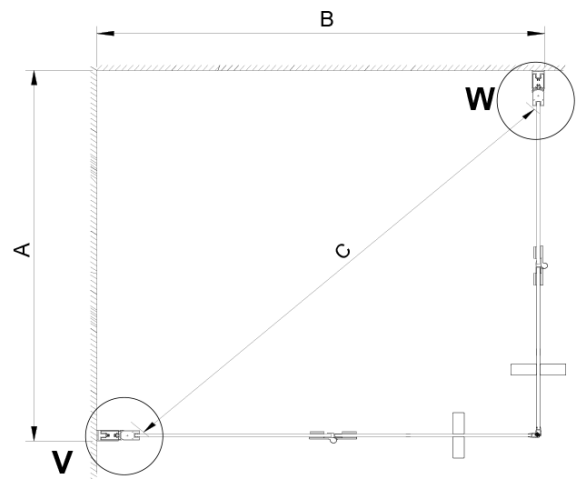

LORO Rectangular screen 900x700mm, corner entry

Order code: GN4790-02

Basic information

Brand: Gelco

Series: LORO

Size

Width: 900 mm

Height: 2000 mm

Depth: 700 mm

Properties

Profile colour: Chrome - polished aluminum

Shape: Rectangular with corner entry

Type of opening: Folding door

Opening width: 950 mm

Glass colour: TRANSPARENT glass

Glass finish: Coated glass

Glass thickness: 6 mm

Properties: Frameless design

Weight / Piece: 56.0 kg

Packaging: 2 Piece

Warranty: 2 years

Technical sheet

GN4770/GN4780/GN4790

Model	A	B	C
GN4770+GN4780	680-700	780-800	895
GN4770+GN4790	680-700	880-900	950
GN4780+GN4790	780-800	880-900	1035