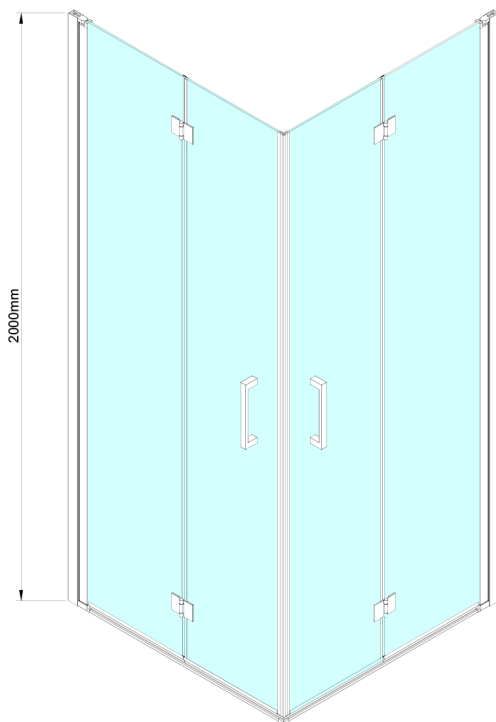

# LORO Rectangular screen 900x700mm, corner entry

Order code: GN4790-02

## Size

Width: 900 mm  
 Height: 2000 mm  
 Depth: 700 mm

## Technical sheet

GN4770/GN4780/GN4790

Model	A	B	C
GN4770+GN4780	680-700	780-800	895
GN4770+GN4790	680-700	880-900	950
GN4780+GN4790	780-800	880-900	1035