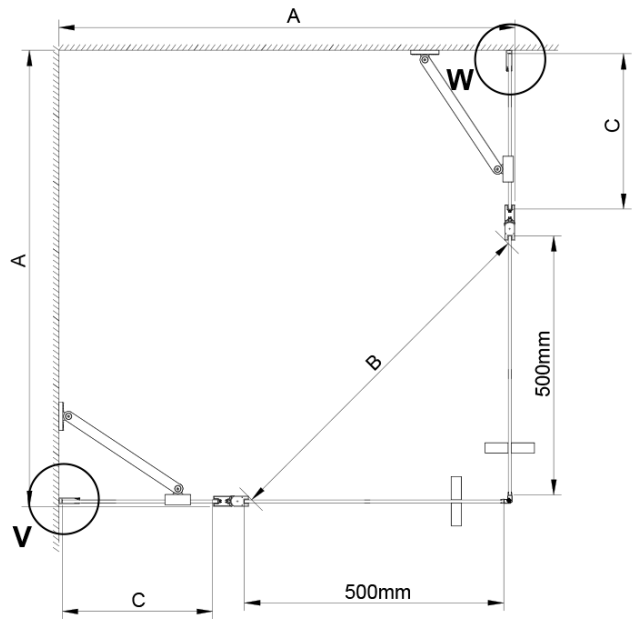

### Size

**Width:** 900 mm

**Height:** 2000 mm

**Depth:** 800 mm

### Properties

**Profile colour:** Chrome - polished aluminum

**Shape:** Rectangular with corner entry

**Type of opening:** Double pivot door

**Opening width:** 685 mm

**Glass colour:** TRANSPARENT glass

**Glass finish:** Coated glass

**Glass thickness:** 6 mm

**Properties:** Frameless design, Opening outside and inside

**Weight / Piece:** 66.0 kg

**Packaging:** 2 Piece

**Warranty:** 2 years

### Spare parts

LORO Mounting Kit (Order code: NDGN01)

Technical sheet

GN4880/GN4890/GN4810

Model	A	B	C
GN4880	780-800	685	198
GN4890	880-900	685	298
GN4810	980-1000	685	398