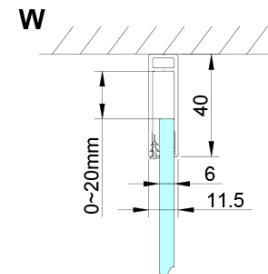

### Size

**Width:** 900 mm

**Height:** 2000 mm

**Depth:** 800 mm

### Properties

**Profile colour:** Chrome - polished aluminum

**Shape:** Rectangular with corner entry

**Type of opening:** Double pivot door

**Opening width:** 685 mm

**Glass colour:** TRANSPARENT glass

**Glass finish:** Coated glass

**Glass thickness:** 6 mm

**Properties:** Frameless design, Opening outside and inside

**Weight / Piece:** 66.0 kg

**Packaging:** 2 Piece

**Warranty:** 2 years

### Spare parts

LORO Mounting Kit (Order code: NDGN01)

Technical sheet

GN4880/GN4890/GN4810

Model	A	B	C
GN4880	780-800	685	198
GN4890	880-900	685	298
GN4810	980-1000	685	398