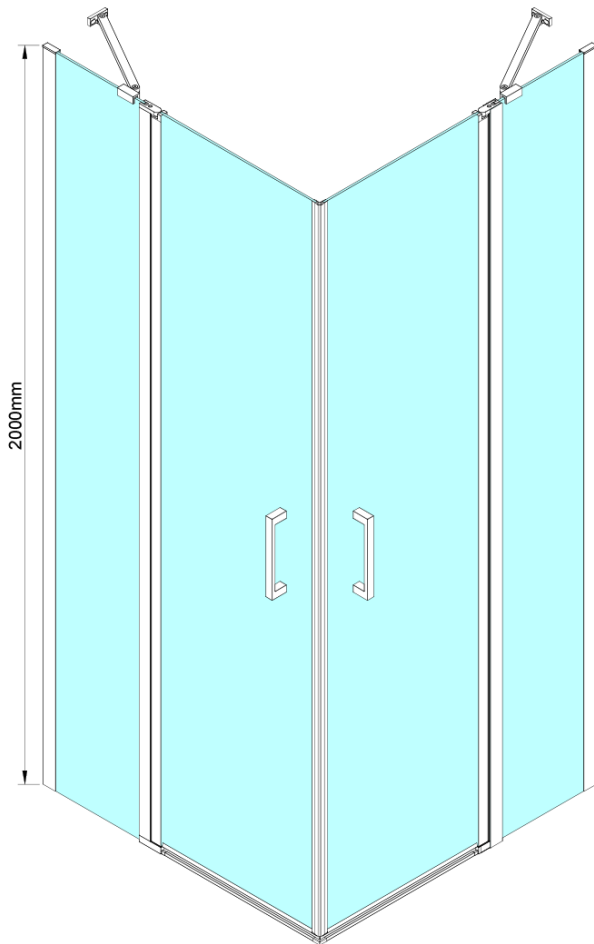

Technical sheet

GN4880/GN4890/GN4810

Model	A	B	C
GN4880	780-800	685	198
GN4890	880-900	685	298
GN4810	980-1000	685	398