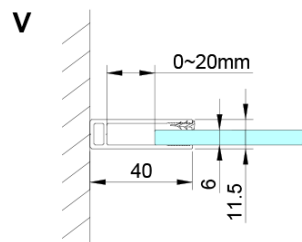

Technical sheet

GN4880/GN4890/GN4810

Model	A	B	C
GN4880	780-800	685	198
GN4890	880-900	685	298
GN4810	980-1000	685	398