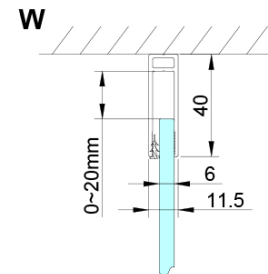

LORO Rectangular screen 900x800mm, corner entry

Order code: GN4890-02

Basic information

Brand: Gelco

Series: LORO

Size

Width: 900 mm

Height: 2000 mm

Depth: 800 mm

Properties

Profile colour: Chrome - polished aluminum

Shape: Rectangular with corner entry

Type of opening: Double pivot door

Opening width: 685 mm

Glass colour: TRANSPARENT glass

Glass finish: Coated glass

Glass thickness: 6 mm

Properties: Frameless design, Opening outside and inside

Weight / Piece: 66.0 kg

Packaging: 2 Piece

Warranty: 2 years

Spare parts

LORO Mounting Kit (Order code: NDGN01)

Technical sheet

GN4880/GN4890/GN4810

Model	A	B	C
GN4880	780-800	685	198
GN4890	880-900	685	298
GN4810	980-1000	685	398