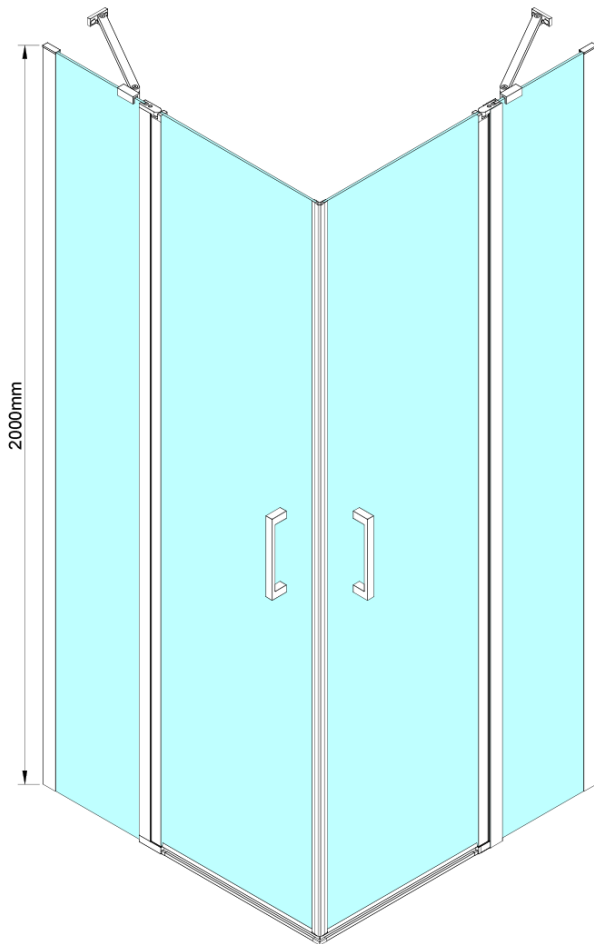

LORO Rectangular screen 900x800mm, corner entry

Order code: GN4890-02

Basic information

Brand: Gelco

Series: LORO

Size

Width: 900 mm

Height: 2000 mm

Depth: 800 mm

Properties

Profile colour: Chrome - polished aluminum

Shape: Rectangular with corner entry

Type of opening: Double pivot door

Opening width: 685 mm

Glass colour: TRANSPARENT glass

Glass finish: Coated glass

Glass thickness: 6 mm

Properties: Frameless design, Opening outside and inside

Weight / Piece: 66.0 kg

Packaging: 2 Piece

Warranty: 2 years

Spare parts

LORO Mounting Kit (Order code: NDGN01)

Technical sheet

GN4880/GN4890/GN4810

Model	A	B	C
GN4880	780-800	685	198
GN4890	880-900	685	298
GN4810	980-1000	685	398