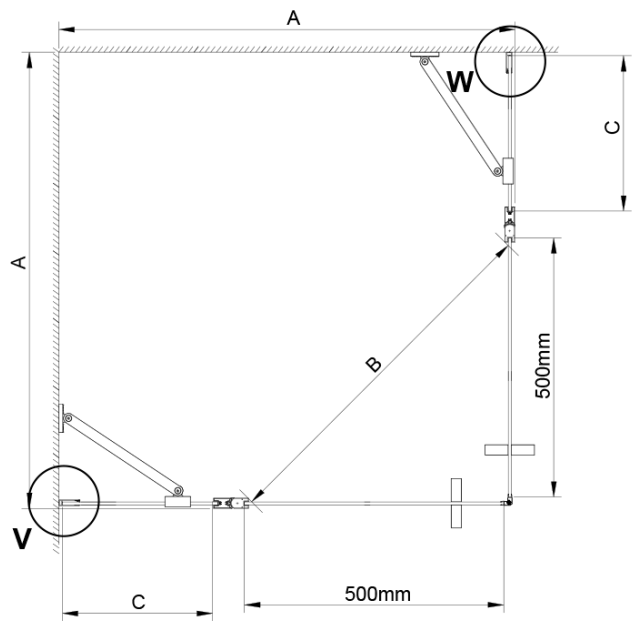

LORO Rectangular screen 900x800mm, corner entry

Order code: GN4890-02

Basic information

Brand: Gelco

Series: LORO

Size

Width: 900 mm

Height: 2000 mm

Depth: 800 mm

Properties

Profile colour: Chrome - polished aluminum

Shape: Rectangular with corner entry

Type of opening: Double pivot door

Opening width: 685 mm

Glass colour: TRANSPARENT glass

Glass finish: Coated glass

Glass thickness: 6 mm

Properties: Frameless design, Opening outside and inside

Weight / Piece: 66.0 kg

Packaging: 2 Piece

Warranty: 2 years

Spare parts

LORO Mounting Kit (Order code: NDGN01)

Technical sheet

GN4880/GN4890/GN4810

Model	A	B	C
GN4880	780-800	685	198
GN4890	880-900	685	298
GN4810	980-1000	685	398