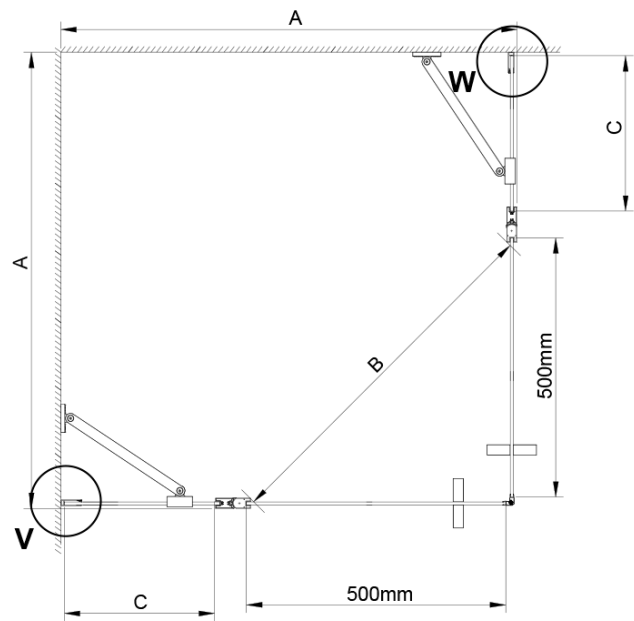

LORO Rectangular screen for corner entry 1000x900 mm

Order code: GN4810-03

Basic information

Brand: Gelco

Series: LORO

Size

Width: 1000 mm

Height: 2000 mm

Depth: 900 mm

Properties

Profile colour: Chrome - polished aluminum

Shape: Rectangular with corner entry

Type of opening: Double pivot door

Opening width: 685 mm

Glass colour: TRANSPARENT glass

Glass finish: Coated glass

Glass thickness: 6 mm

Properties: Frameless design, Opening outside and inside

Weight / Piece: 70.0 kg

Packaging: 2 Piece

Warranty: 2 years

Technical sheet

GN4880/GN4890/GN4810

Model	A	B	C
GN4880	780-800	685	198
GN4890	880-900	685	298
GN4810	980-1000	685	398