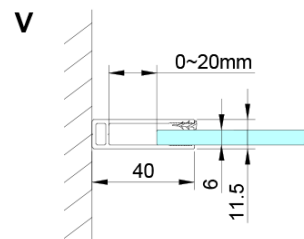

Depth: 900 mm

Properties

Profile colour: Chrome - polished aluminum

Shape: Rectangular with corner entry

Type of opening: Double pivot door

Opening width: 685 mm

Glass colour: TRANSPARENT glass

Glass finish: Coated glass

Glass thickness: 6 mm

Properties: Frameless design, Opening outside and inside

Weight / Piece: 70.0 kg

Packaging: 2 Piece

Warranty: 2 years

Technical sheet

GN4880/GN4890/GN4810

Model	A	B	C
GN4880	780-800	685	198
GN4890	880-900	685	298
GN4810	980-1000	685	398